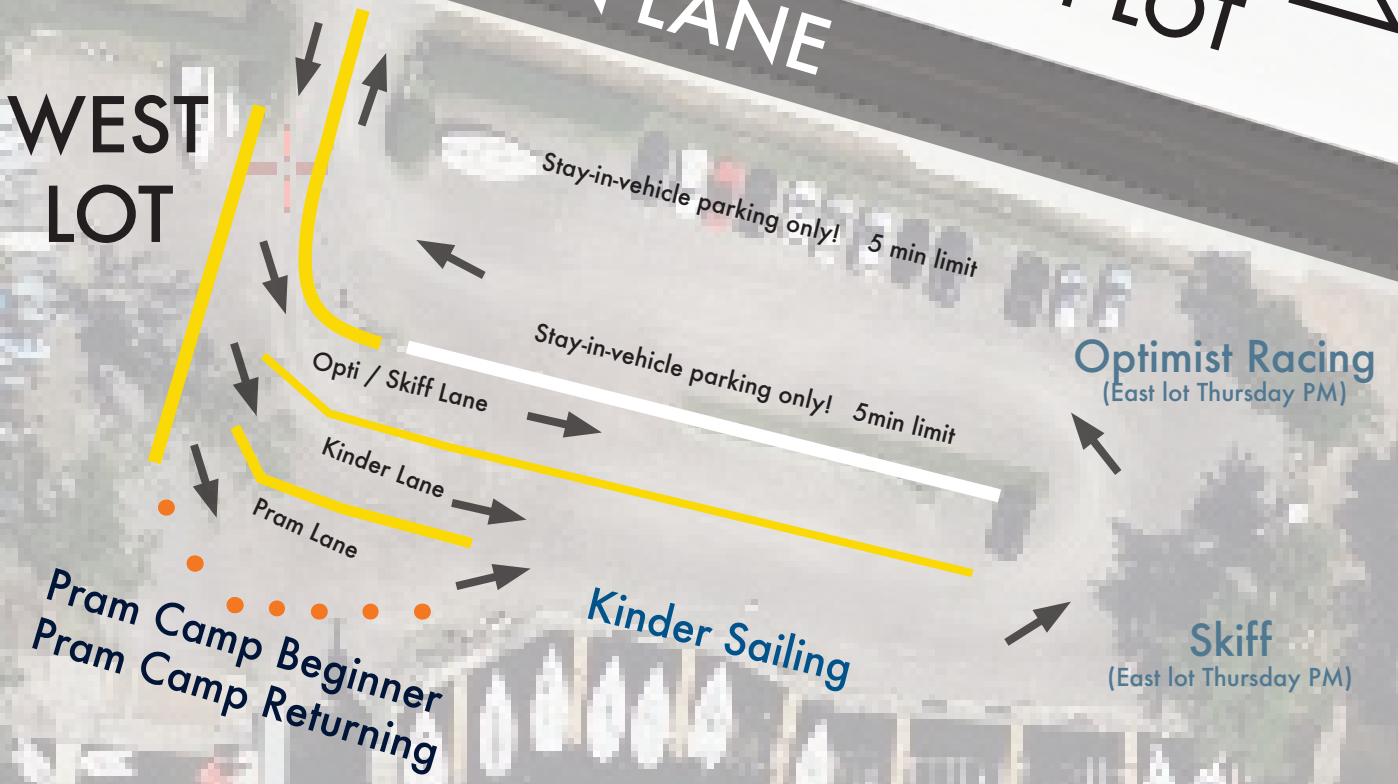

- **PLEASE STAY SEATED** in your vehicle, it helps the kids transition quickly.
- **ON TIME** arrivals preferred. Stop only in designated area and do not exit your vehicle.
- **WAIVER & PAYMENT** not complete? Head to the main building to complete these items.
- **HALF DAY CLASSES** use the West lot for pickup/dropoff 11am - 2 pm.
- **THURSDAYS** are busy with WYC members, please share the lot and exit quickly!

WAYZATA SAILING

- Ezra's Clubhouse
- Missing Forms / Payment
- Customer Service
- Adult Lessons
- Evening Programming
- Late Drop Off
- Early Pickup

WEST LOT

HWY 101 / 394 & EAST LOT →

EASTMAN LANE

- **PLEASE STAY SEATED** in your vehicle, it helps the kids transition quickly.
- **ON TIME** arrivals preferred. Stop only in designated area and do not exit your vehicle.
- **WAIVER & PAYMENT** not complete? Head to the main building to complete these items.
- **HALF DAY CLASSES** use the West lot for pickup/dropoff 11 am - 2 pm.
- **THURSDAYS** are busy with WYC members, please share the lot and exit quickly!